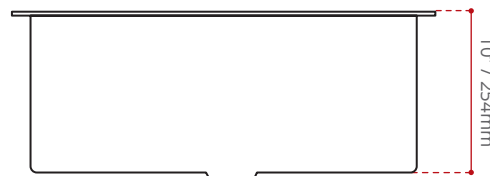

DESCRIPTION:

- Single bowl kitchen sink.
- 10° Radius .
- T-304 Stainless steel.
- **16 Gauge.**
- **Off-set Back Drain location.**
- **0.25" / 6mm lip.**
- Handcrafted from a panel of stainless steel.
- Drain groove design.
- StoneGuard undercoated over rubber pad.
- C/W Basket strainers included.
- Finish: Satin.
- Install: Topmount

MINIMUM CABINET SIZE:

30" / 762mm

SINK GRID OPTIONS

N/A

SHIPPING INFORMATION:

- **Length:** 29" / 737mm
- **Net Weight:** 15 kg / 33 lbs.
- **Width:** 22" / 559mm
- **Gross Weight:** 18 kg / 40 lbs.
- **Height:** 12" / 305mm

DISCLAIMER:
Measurements may vary $\pm \frac{1}{4}$ "
(Diagram Not to scale)