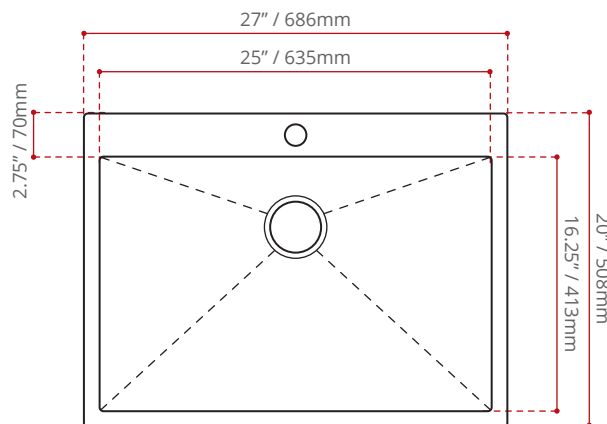

DESCRIPTION:

- Single bowl kitchen sink.
- 10° Radius .
- T-304 Stainless steel.
- **16 Gauge.**
- **Off-set Back Drain location.**
- **0.25" / 6mm lip.**
- Handcrafted from a panel of stainless steel.
- Drain groove design.
- StoneGuard undercoated over rubber pad.
- C/W Basket strainers included.
- Finish: Satin.
- Install: Topmount

MINIMUM CABINET SIZE:

30" / 762mm

SINK GRID OPTIONS

N/A

SHIPPING INFORMATION:

- **Length:** 29" / 737mm
- **Net Weight:** 15 kg / 33 lbs.
- **Width:** 22" / 559mm
- **Gross Weight:** 18 kg / 40 lbs.
- **Height:** 12" / 305mm

DISCLAIMER:
Measurements may vary $\pm \frac{1}{4}$ "
(Diagram Not to scale)